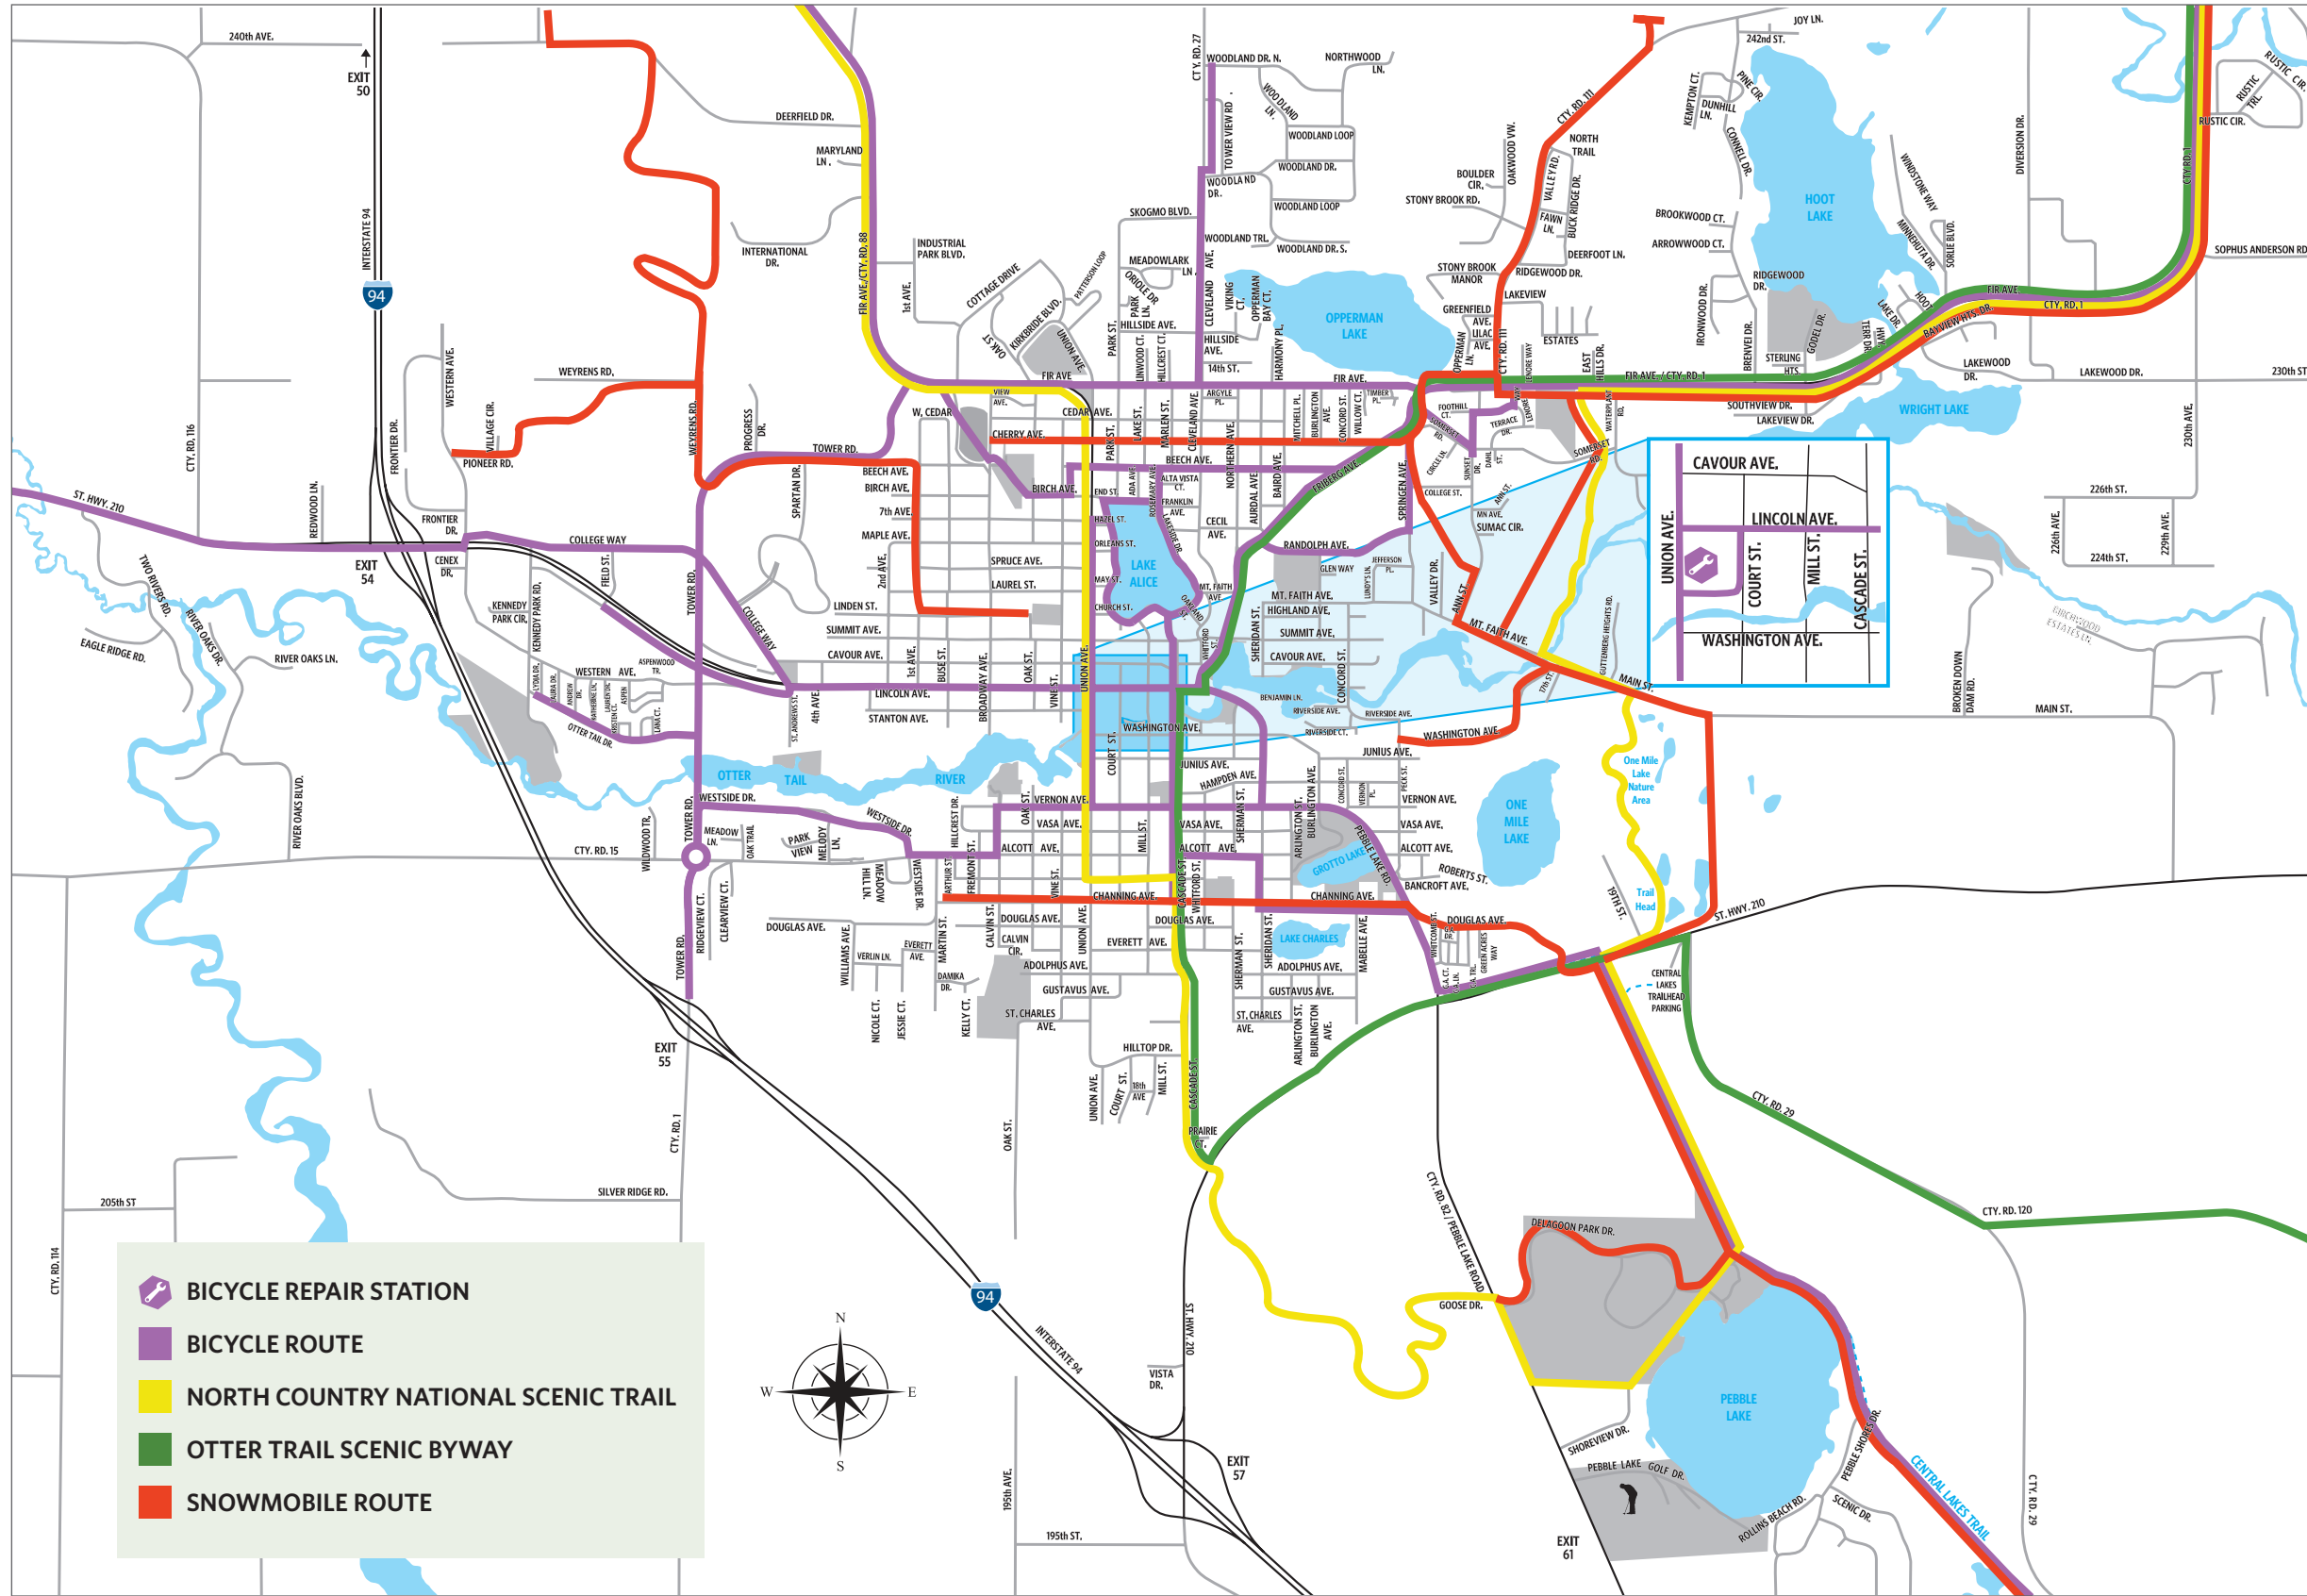

FERGUS FALLS TRAILS

Distance to Fergus Falls	Miles
Minneapolis/St. Paul	176
Sioux Falls	238
Bismarck	251
Duluth	257
Winnipeg	277
Omaha	414
Des Moines	419
Madison	446
Chicago	586

Helpful phone numbers

Visit Fergus Falls	800.726.5989
Fergus Falls Area Chamber of Commerce	218.736.6951
Fergus Falls Parks, Recreation & Forestry	218.332.5806
Otter Tail Lakes Country Association	800.423.4571
Minnesota Road Conditions	511
Police (non-emergency)	218.998.8555

Maps provided courtesy of

www.VisitFergusFalls.com
800.726.8959

Maps of the Otter Trail Scenic Byway, Central Lakes Trail, Snowmobile Trails, and North Country Hiking Trail are available at the Chamber of Commerce or by calling 800.726.8959