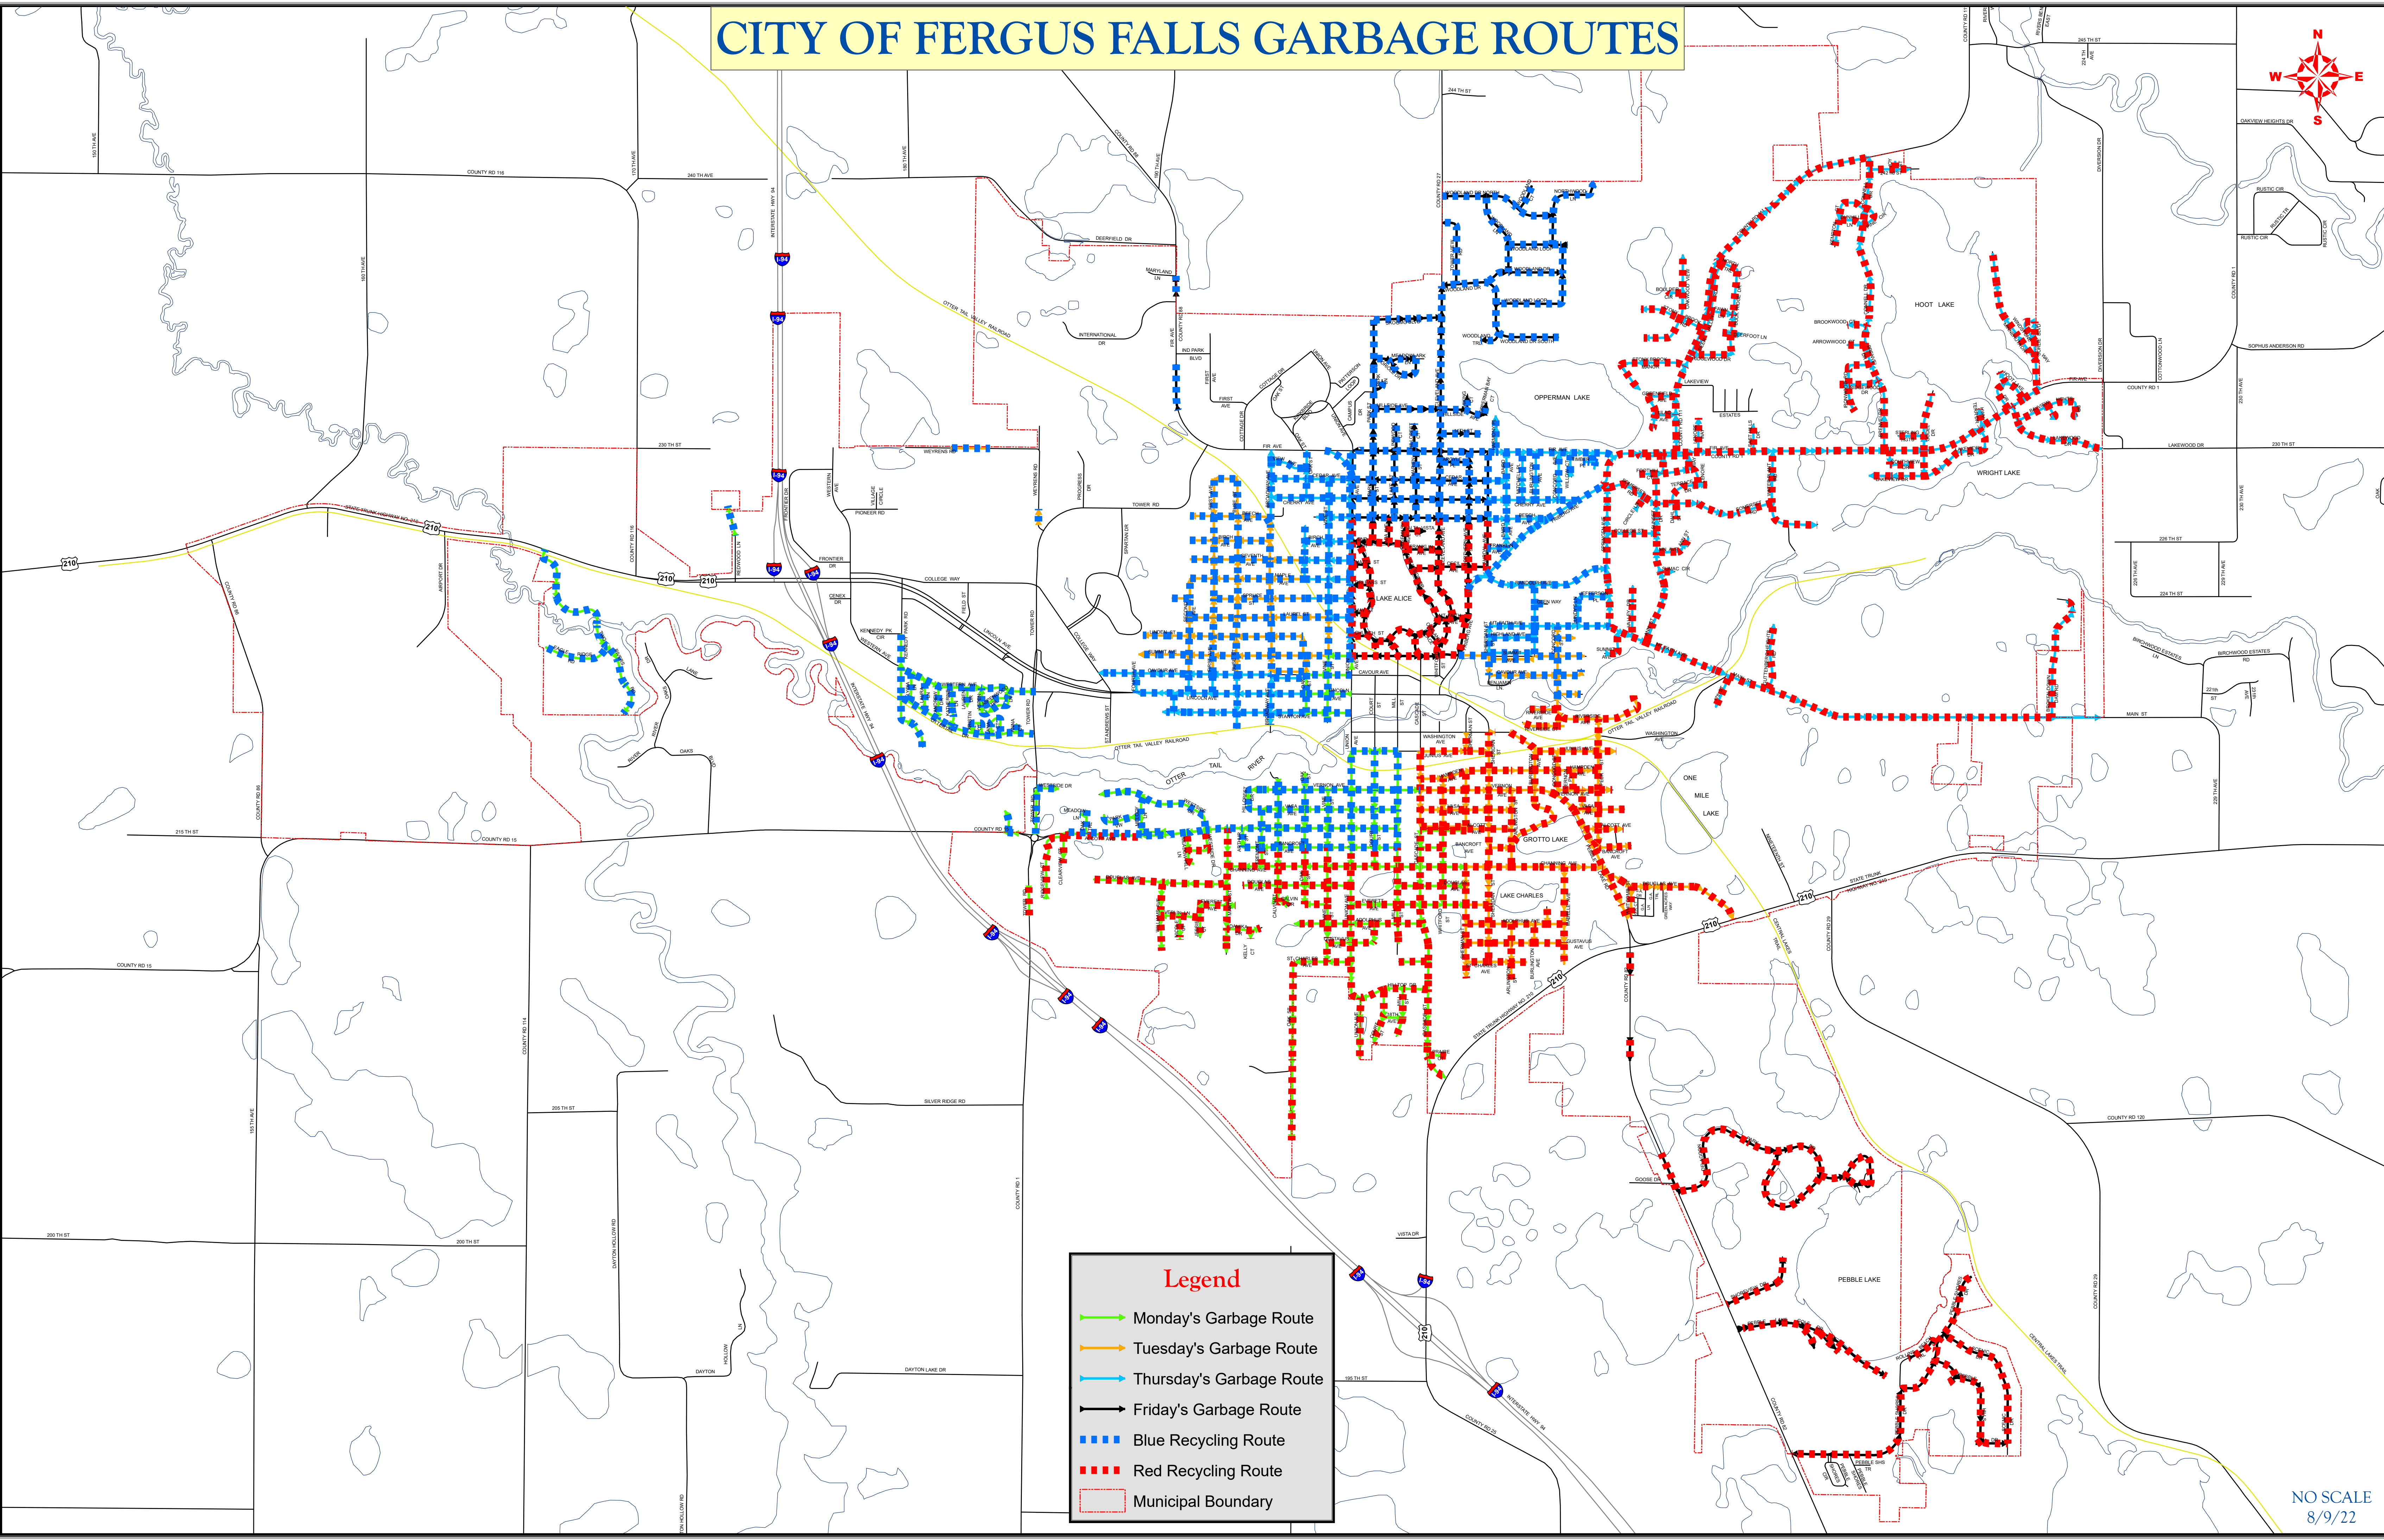

CITY OF FERGUS FALLS GARBAGE ROUTES

Legend

- Monday's Garbage Route
- Tuesday's Garbage Route
- Thursday's Garbage Route
- Friday's Garbage Route
- Blue Recycling Route
- Red Recycling Route
- Municipal Boundary