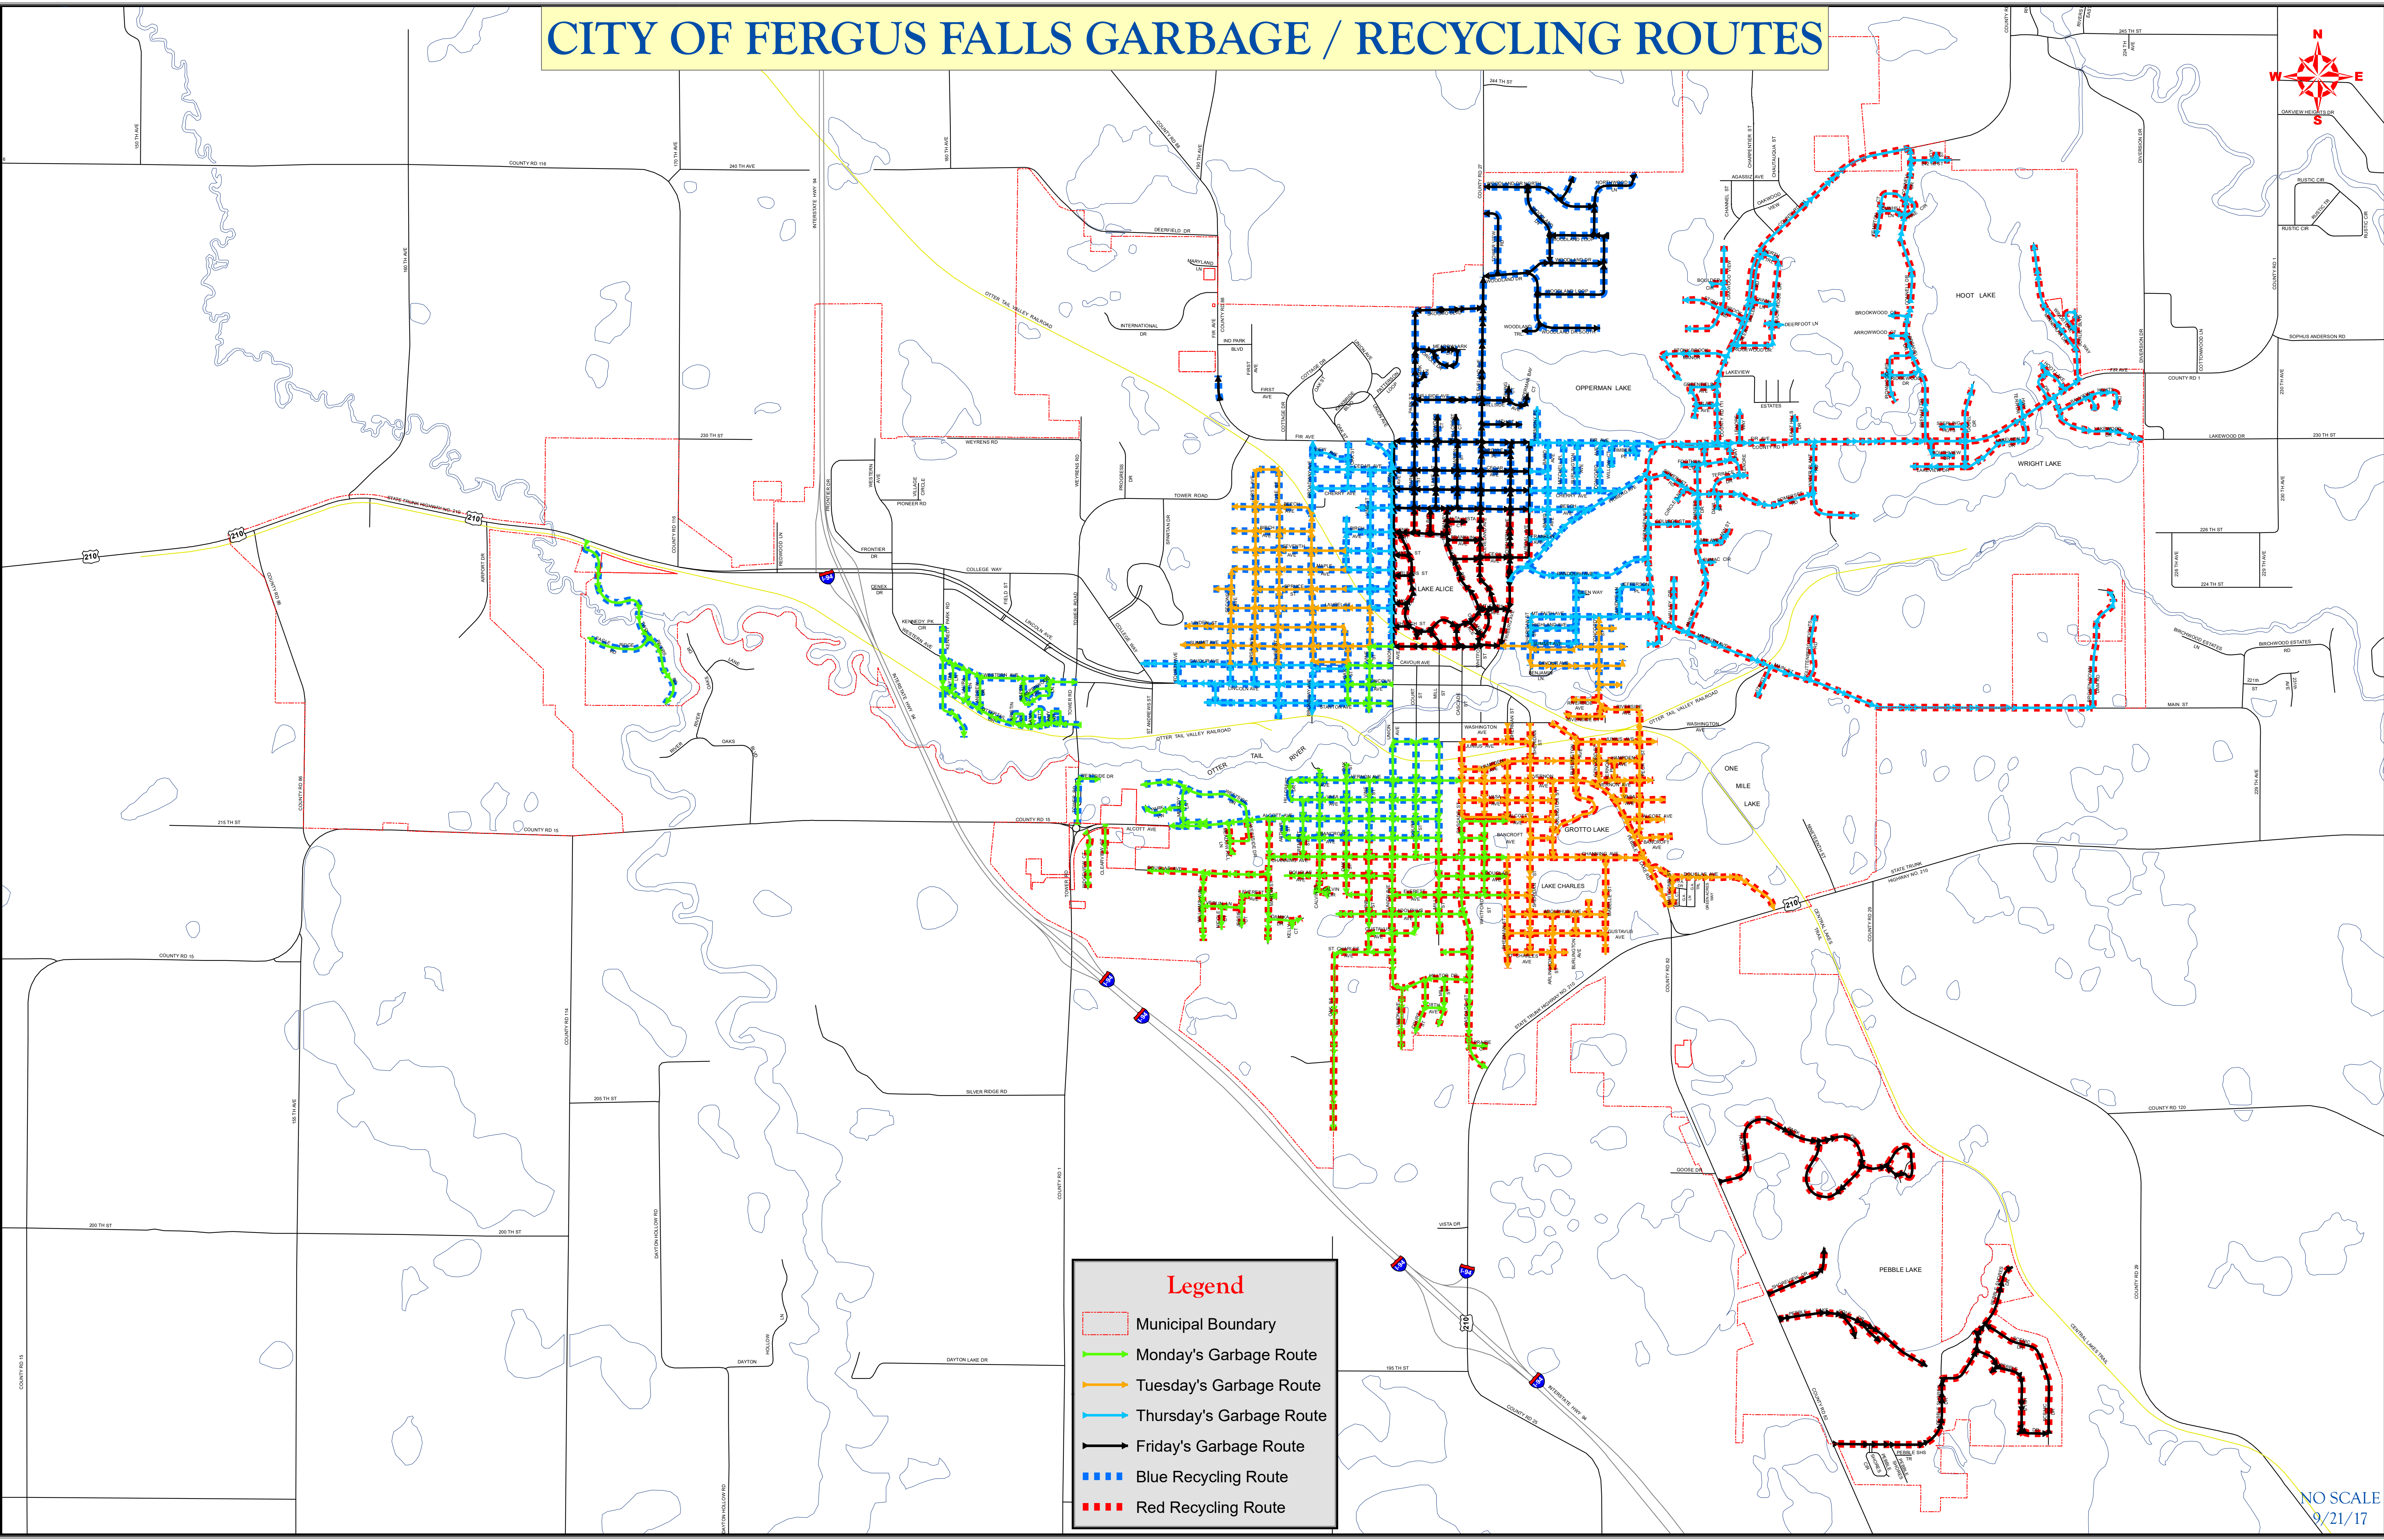

CITY OF FERGUS FALLS GARBAGE / RECYCLING ROUTES

Legend

- Municipal Boundary
- Monday's Garbage Route
- Tuesday's Garbage Route
- Thursday's Garbage Route
- Friday's Garbage Route
- Blue Recycling Route
- Red Recycling Route