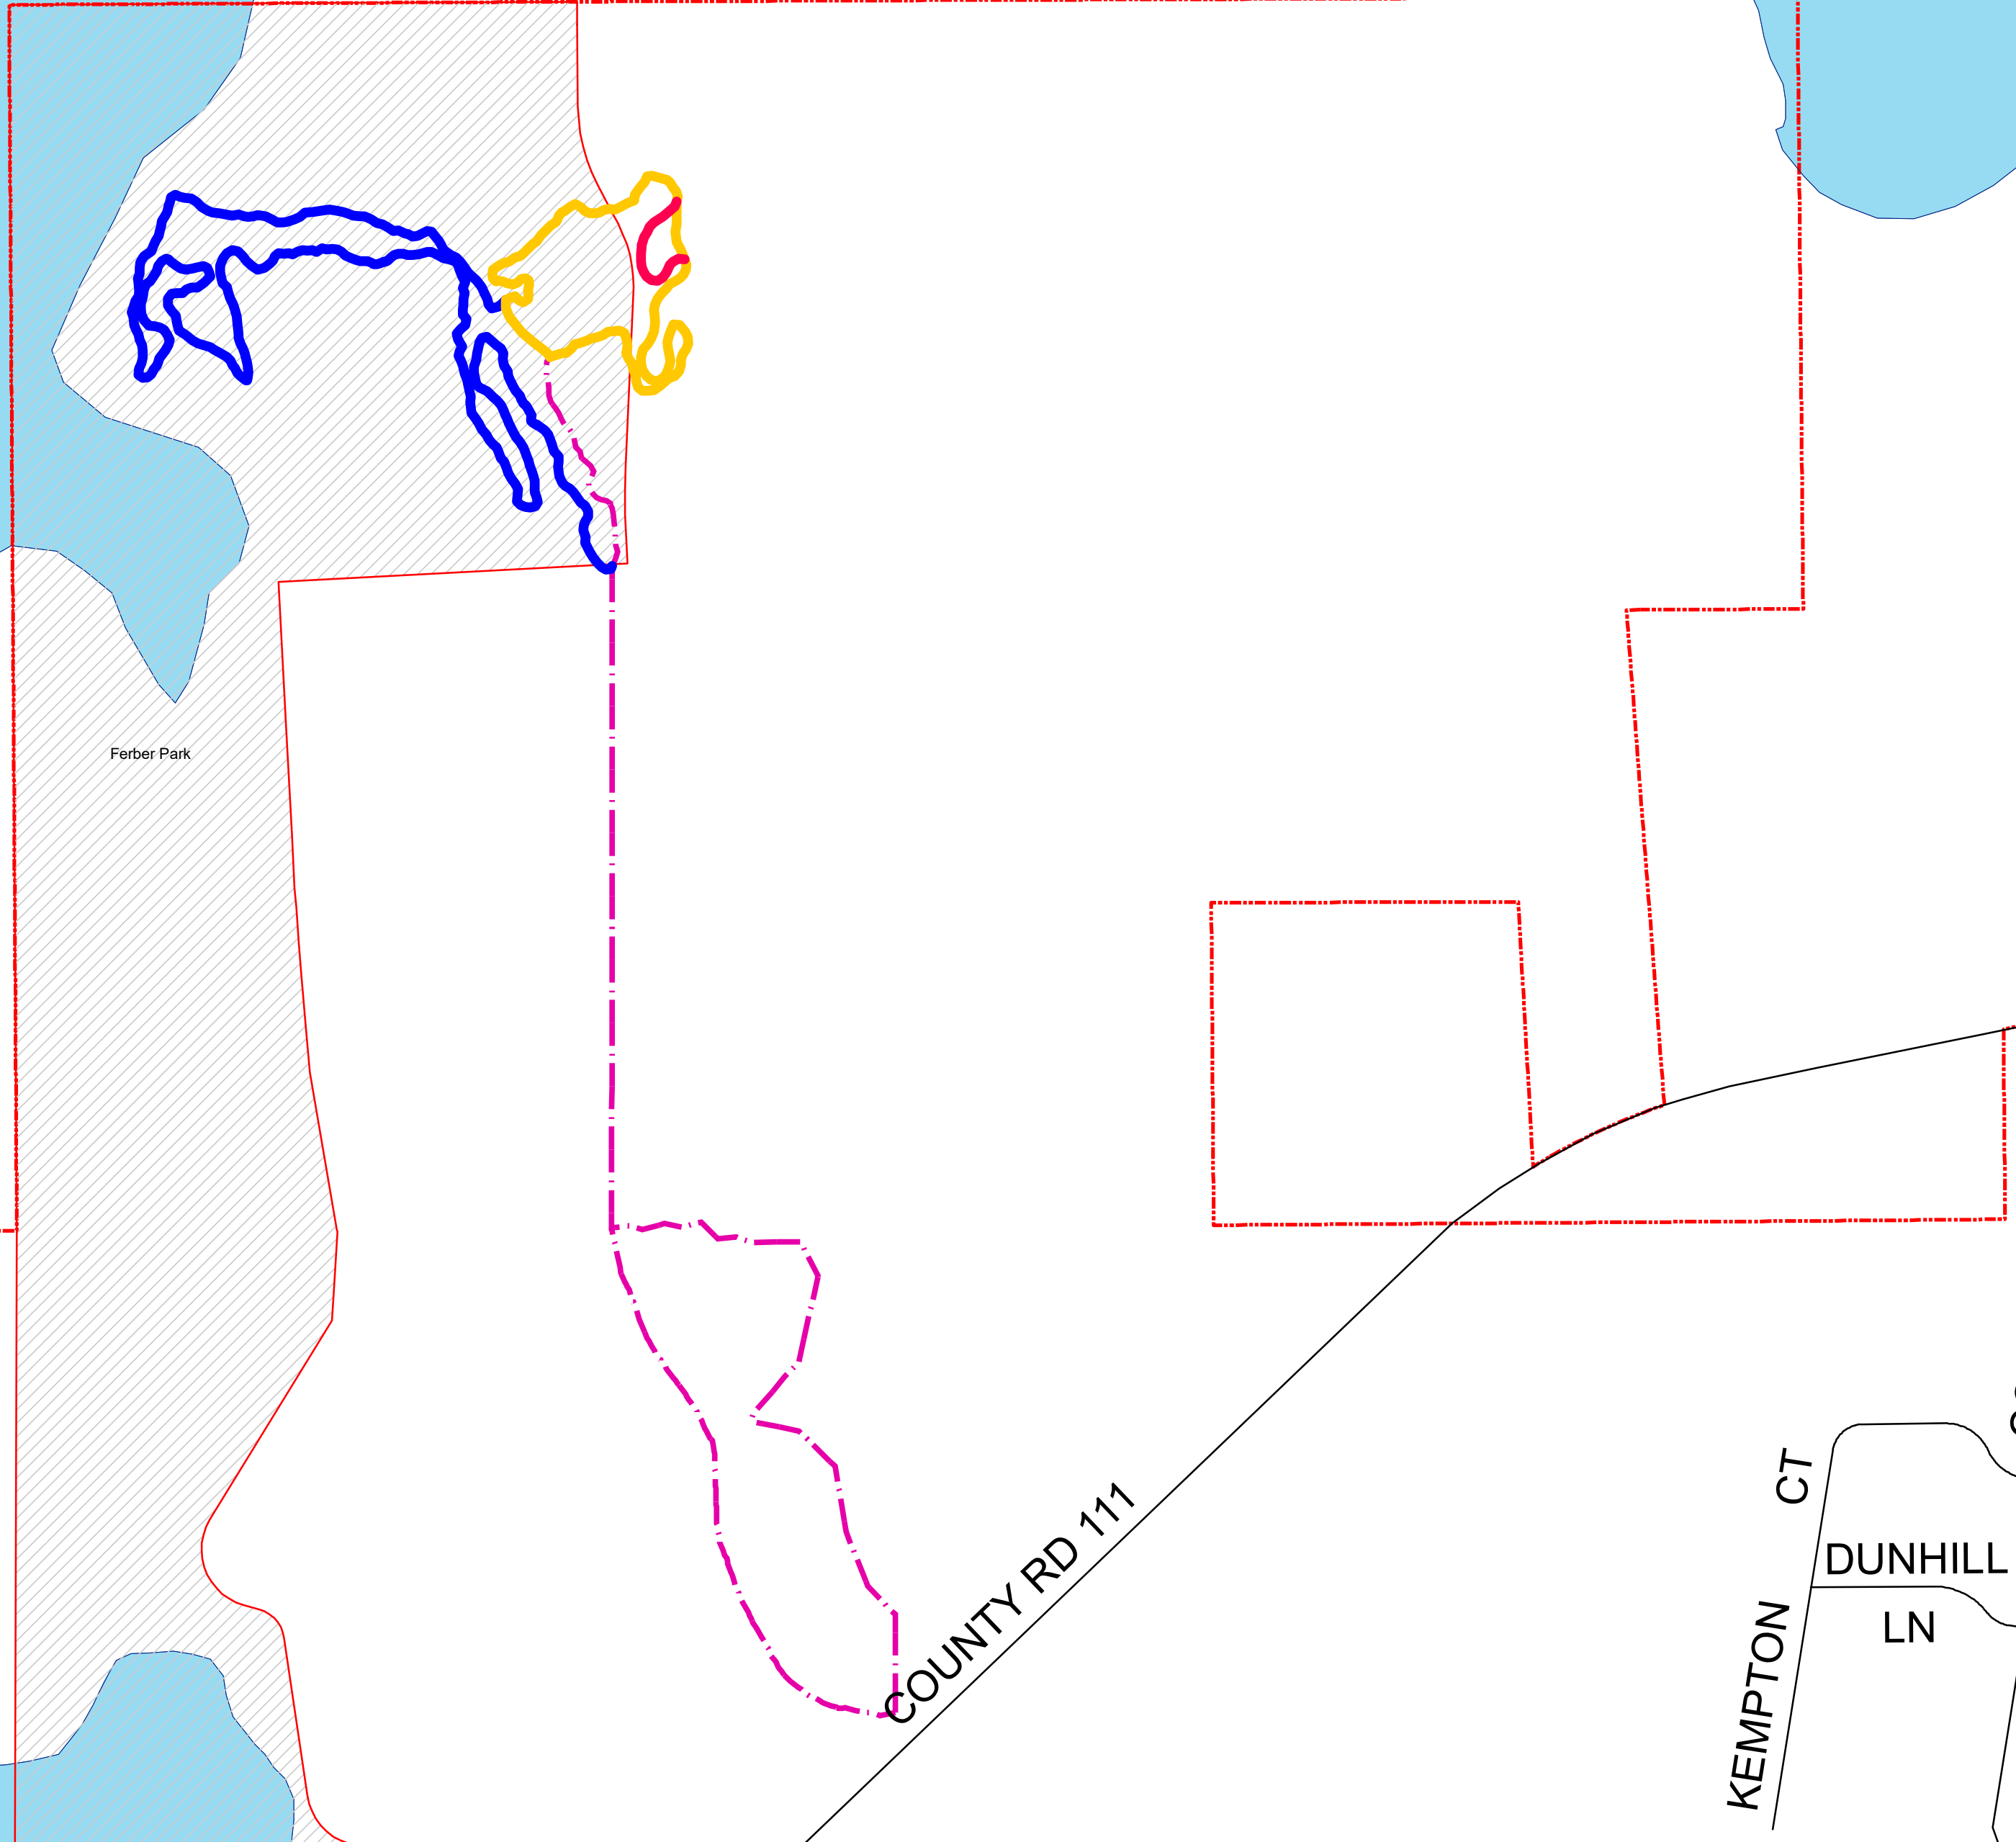

CITY OF FERGUS FALLS Mountain Bike Trails

Legend

- Trail In From Mountain Bike Trail Head = 0.94 Miles
- Mountain Bike Trails = 1.32 Miles Combined
- Esker Loop-Less Difficult
- Esker Loop-More Difficult
- Moraine Loop-More Difficult
- City Parks
- Municipal Boundary

247 TH ST

245 TH ST

244 TH ST

COUNTY RD 27

WOODLAND DR NORTH

NORTHWOOD LN

WOODLAND LN

WOODLAND LOOP

WOODLAND DR

WOODLAND LOOP

TOWER VIEW RD

WOODLAND DR

COUNTY RD 111

NORTH TRL

BLACK RIDGE DR

JOY ST
242 nd ST

KEMPTON CT

DUNHILL LN

CONNELL DR

PINE CIR

CONNELL DR