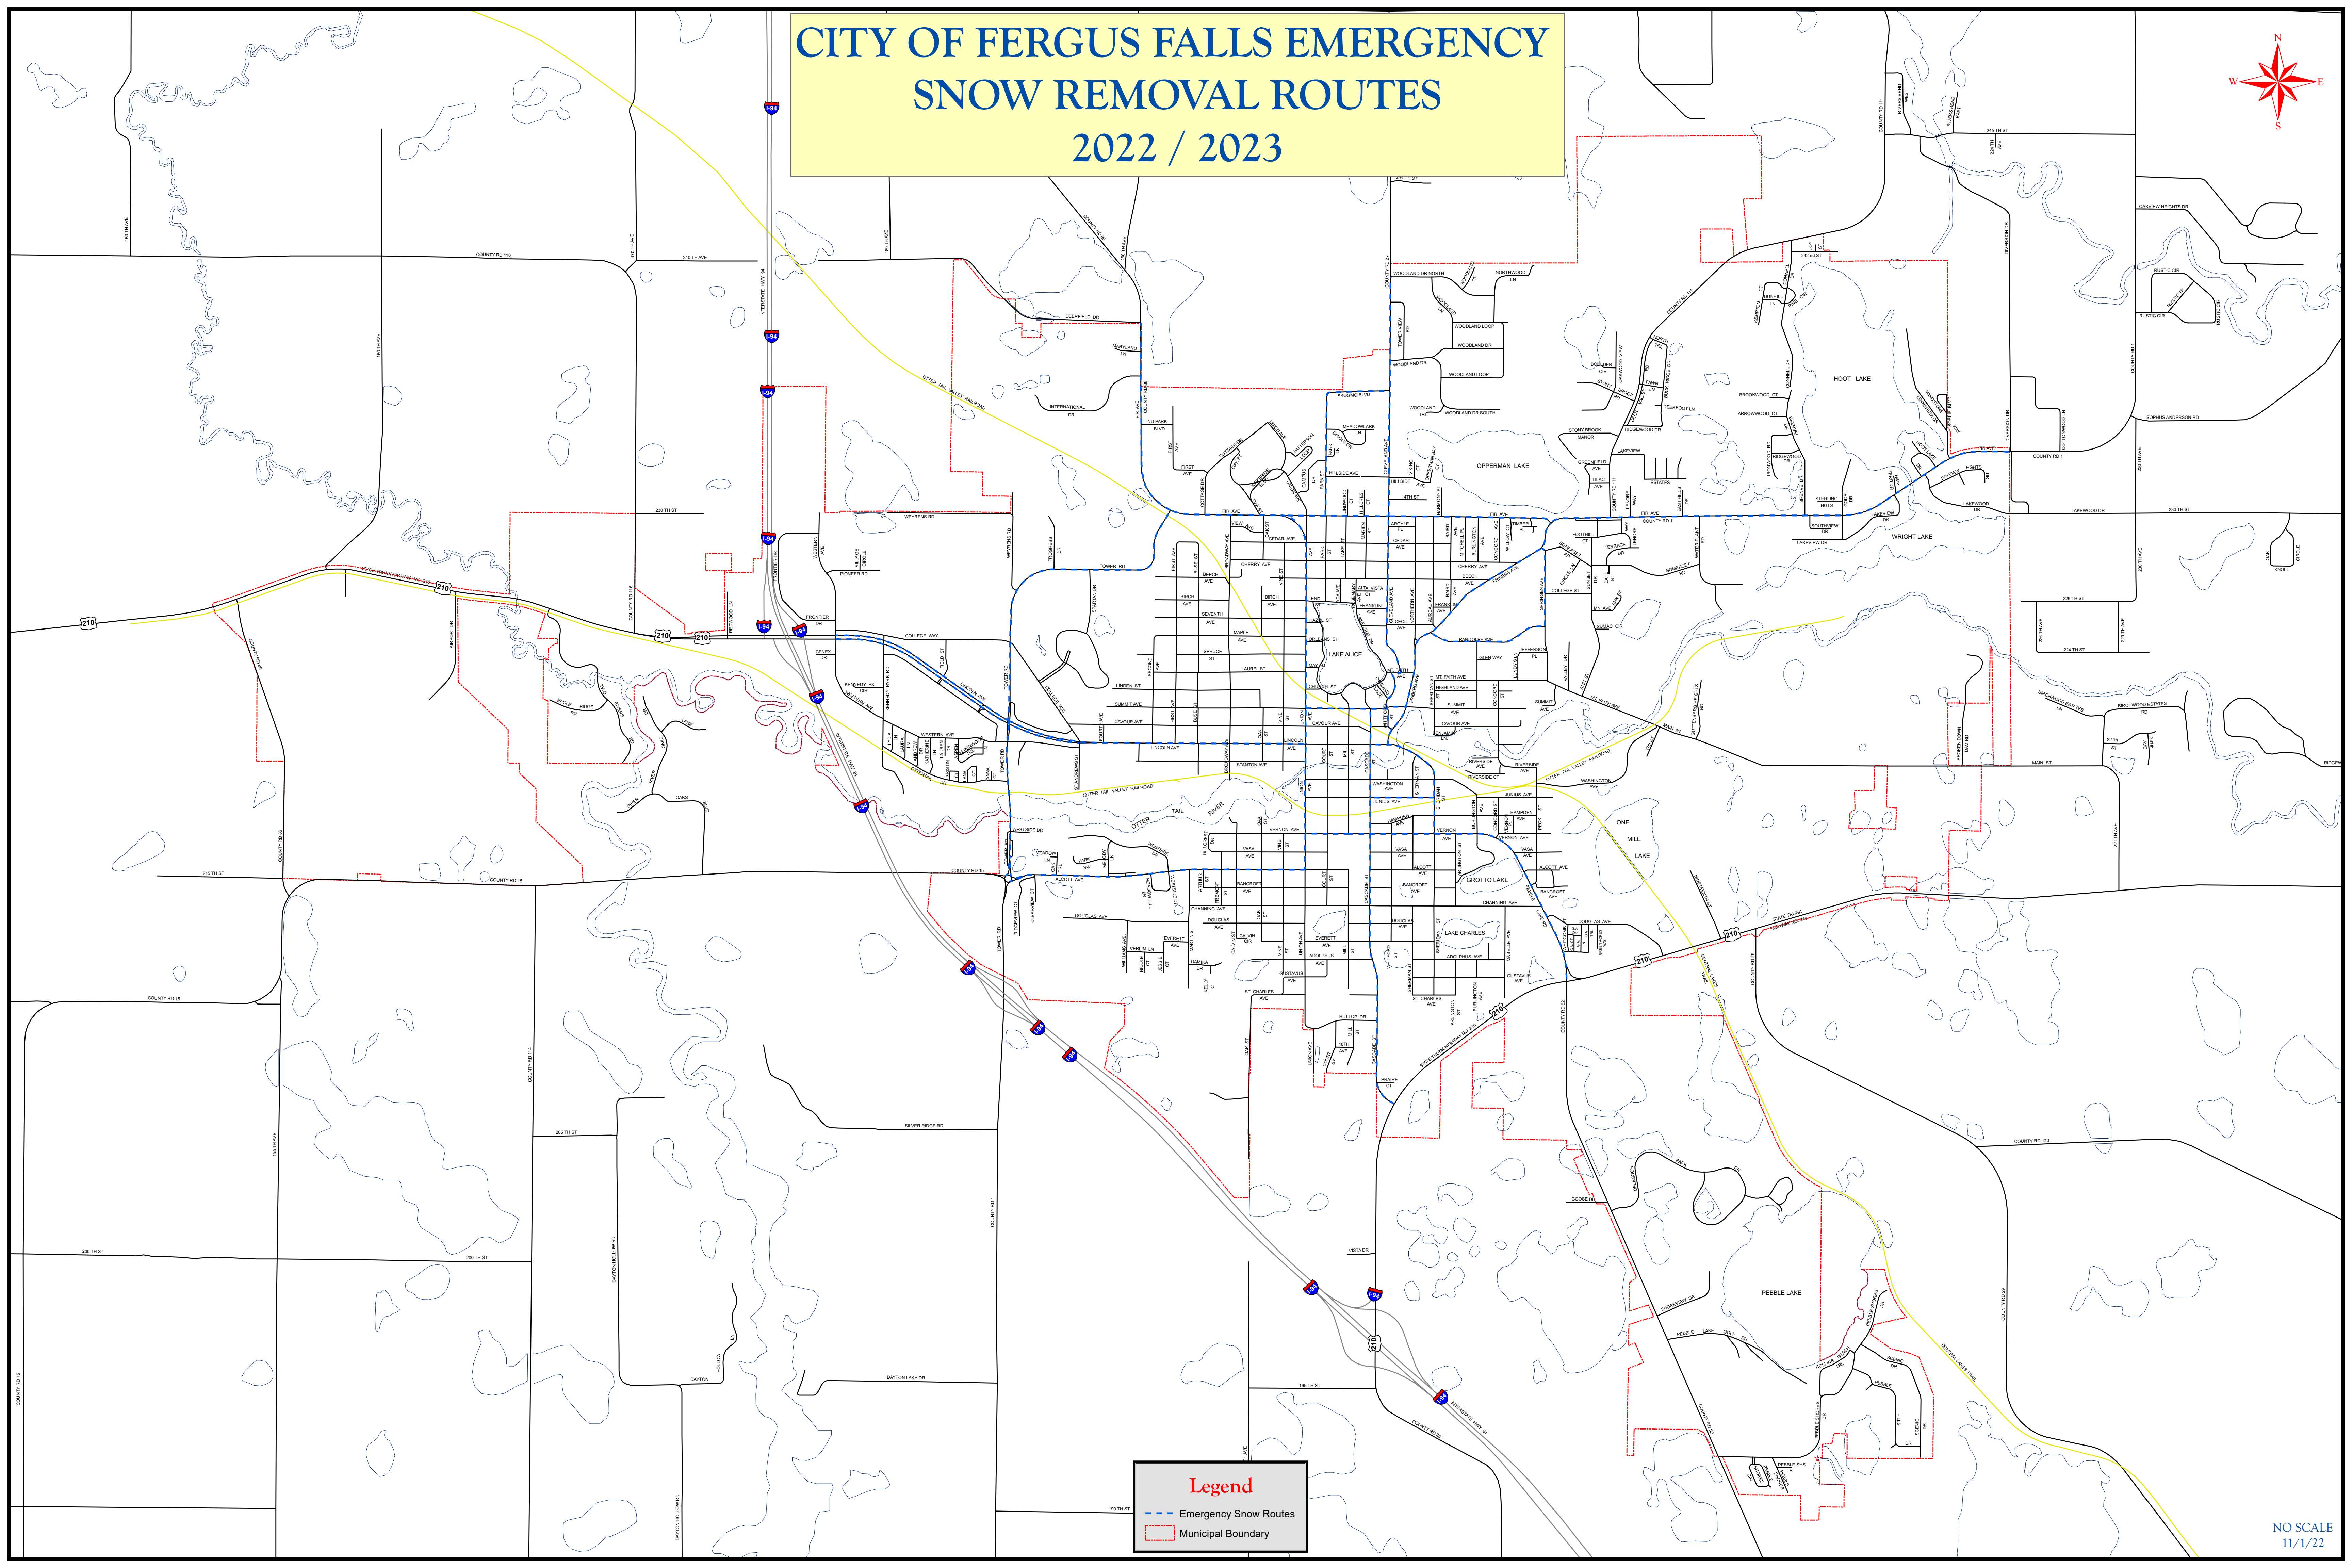

CITY OF FERGUS FALLS EMERGENCY SNOW REMOVAL ROUTES

2022 / 2023

Legend

- Emergency Snow Routes
- Municipal Boundary